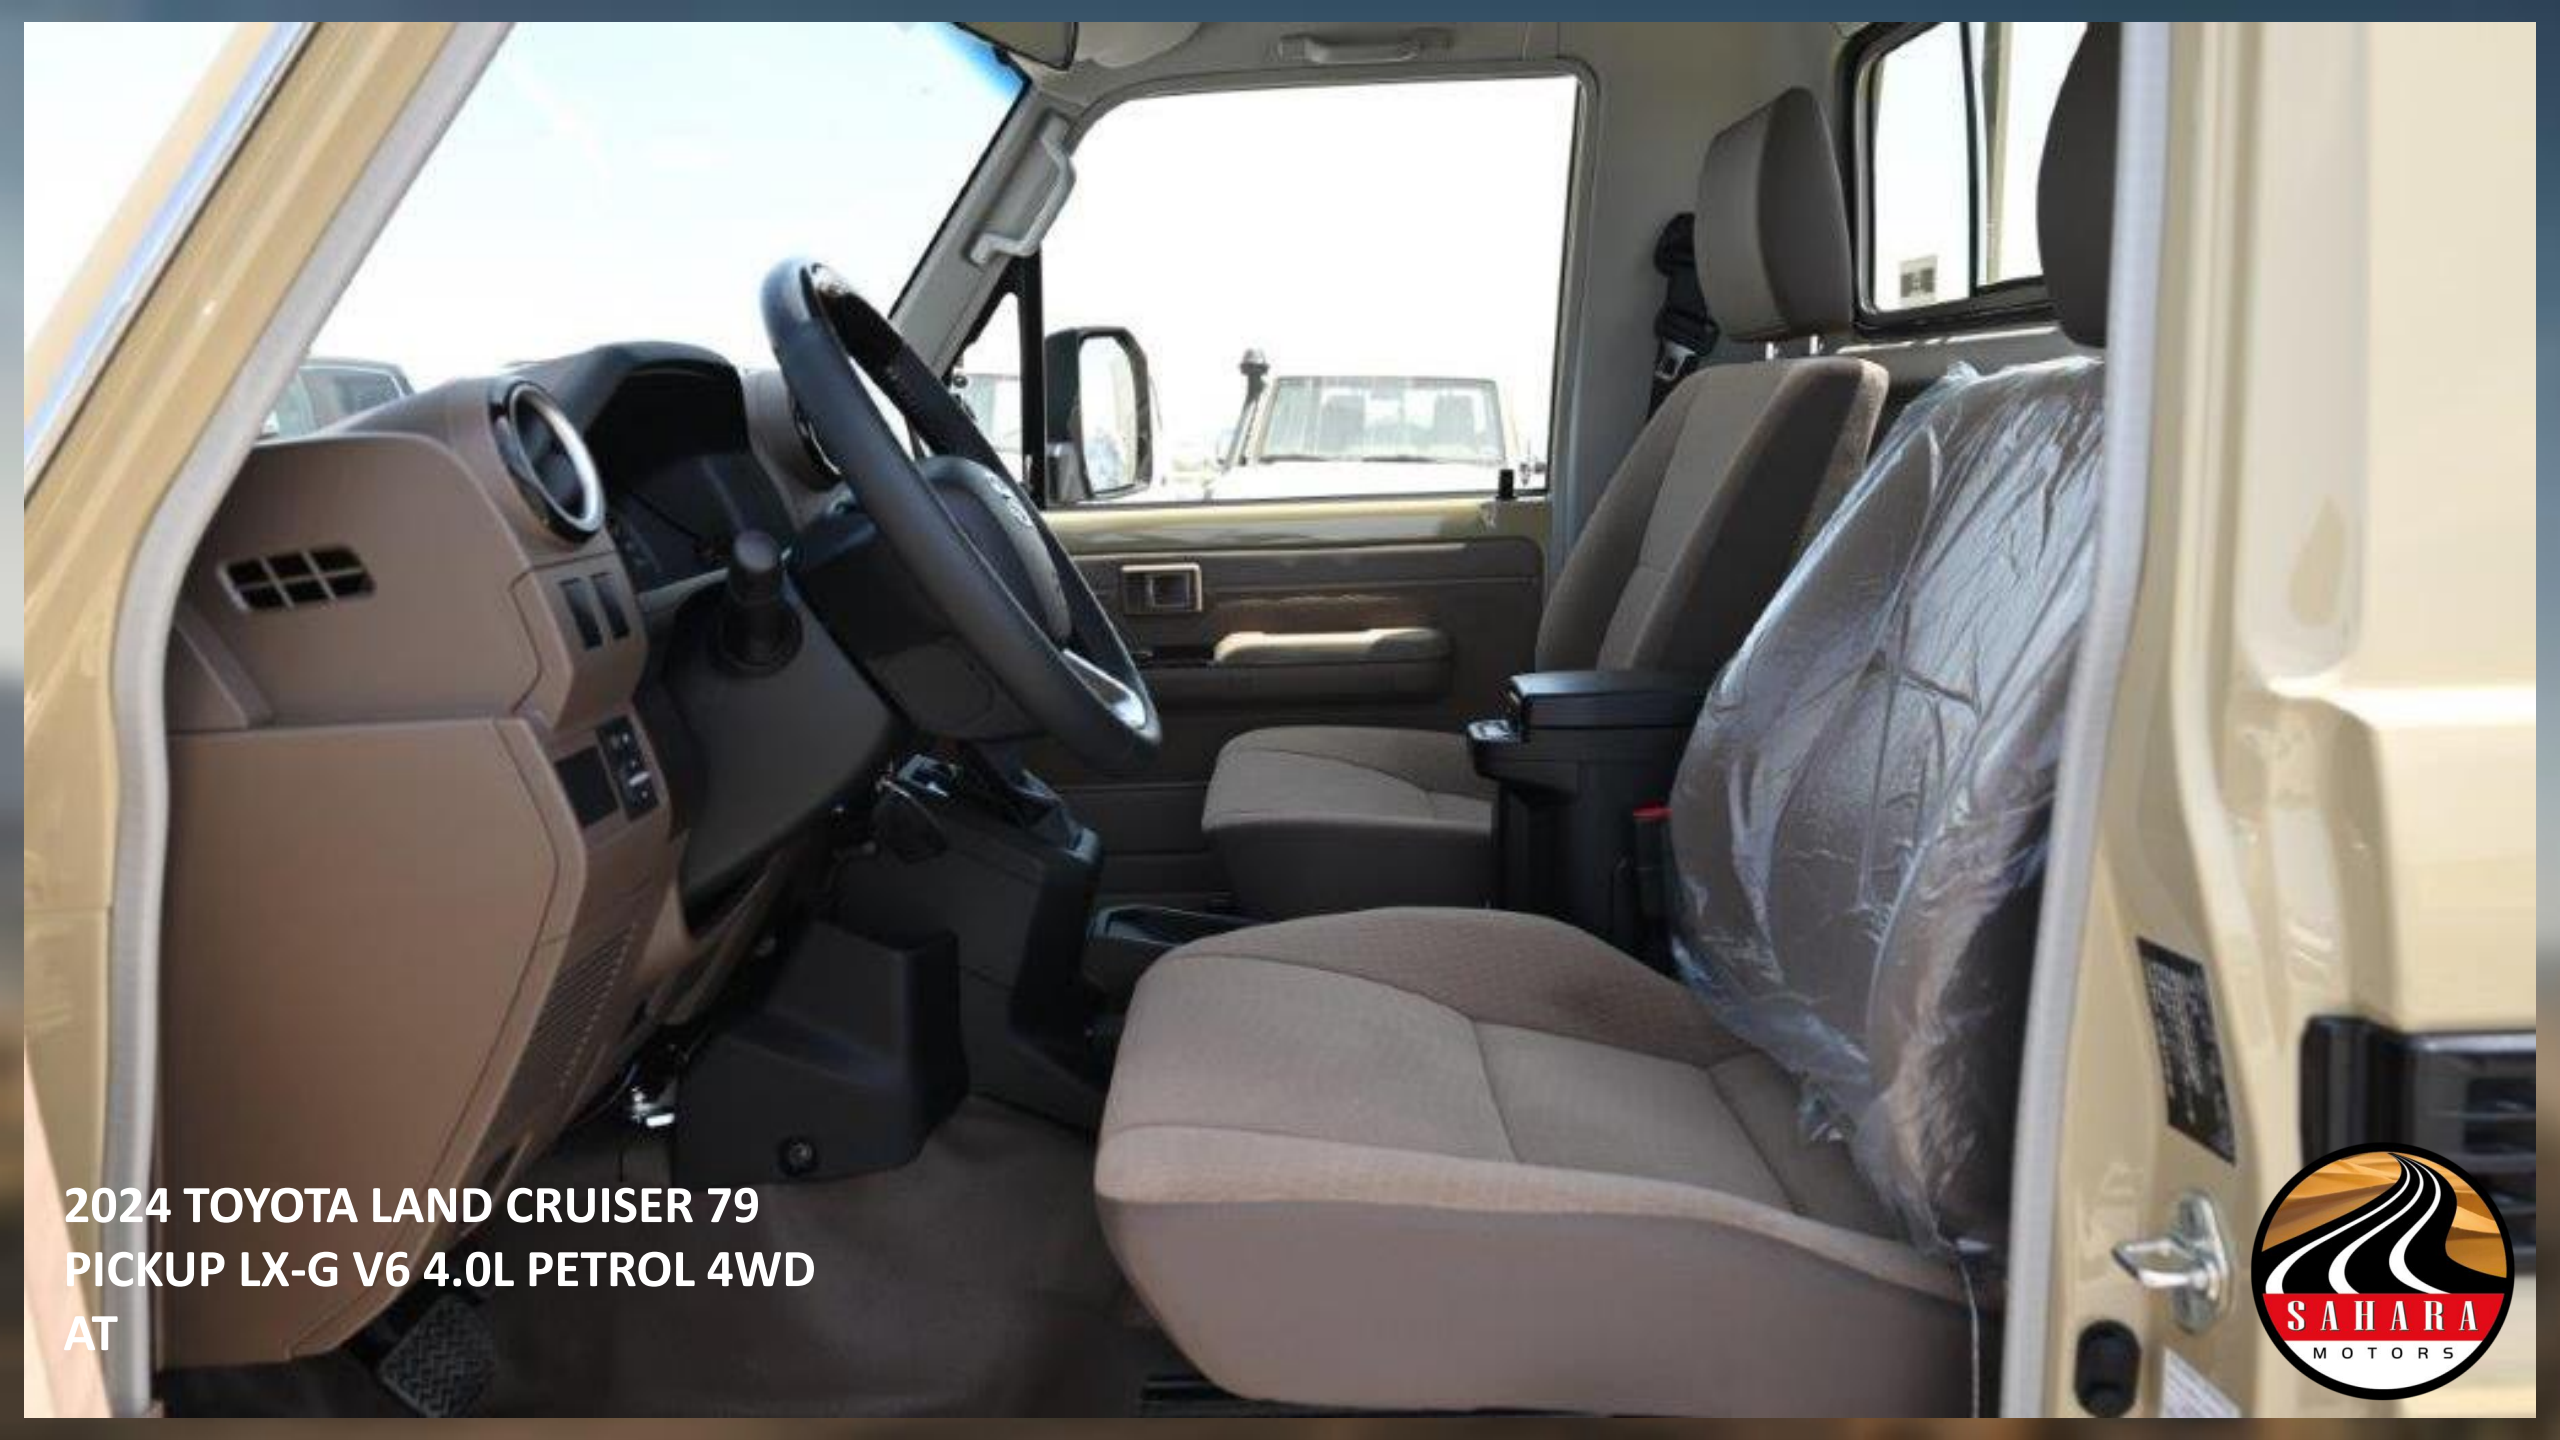

2024 TOYOTA LAND CRUISER 79
PICKUP LX-G V6 4.0L PETROL 4WD
AT

2024 TOYOTA LAND CRUISER 79
PICKUP LX-G V6 4.0L PETROL 4WD
AT

2024 TOYOTA LAND CRUISER 79
PICKUP LX-G V6 4.0L PETROL 4WD
AT

**2024 TOYOTA LAND CRUISER 79
PICKUP LX-G V6 4.0L PETROL 4WD
AT**

**2024 MODEL TOYOTA LAND CRUISER PICKUP LX-G V6 4.0L PETROL 4WD
AUTOMATIC**

MODEL CODE - GRJ79L-TJTNKV

ENGINE 1GR-FE, 4.0 LTR, V6 CYL, PETROL EFI, VVTI ENGINE: EURO4

228 HP / 36.7 KG-M (SAE-NET)

TRANSMISSION: 6 SPEED AUTOMATIC