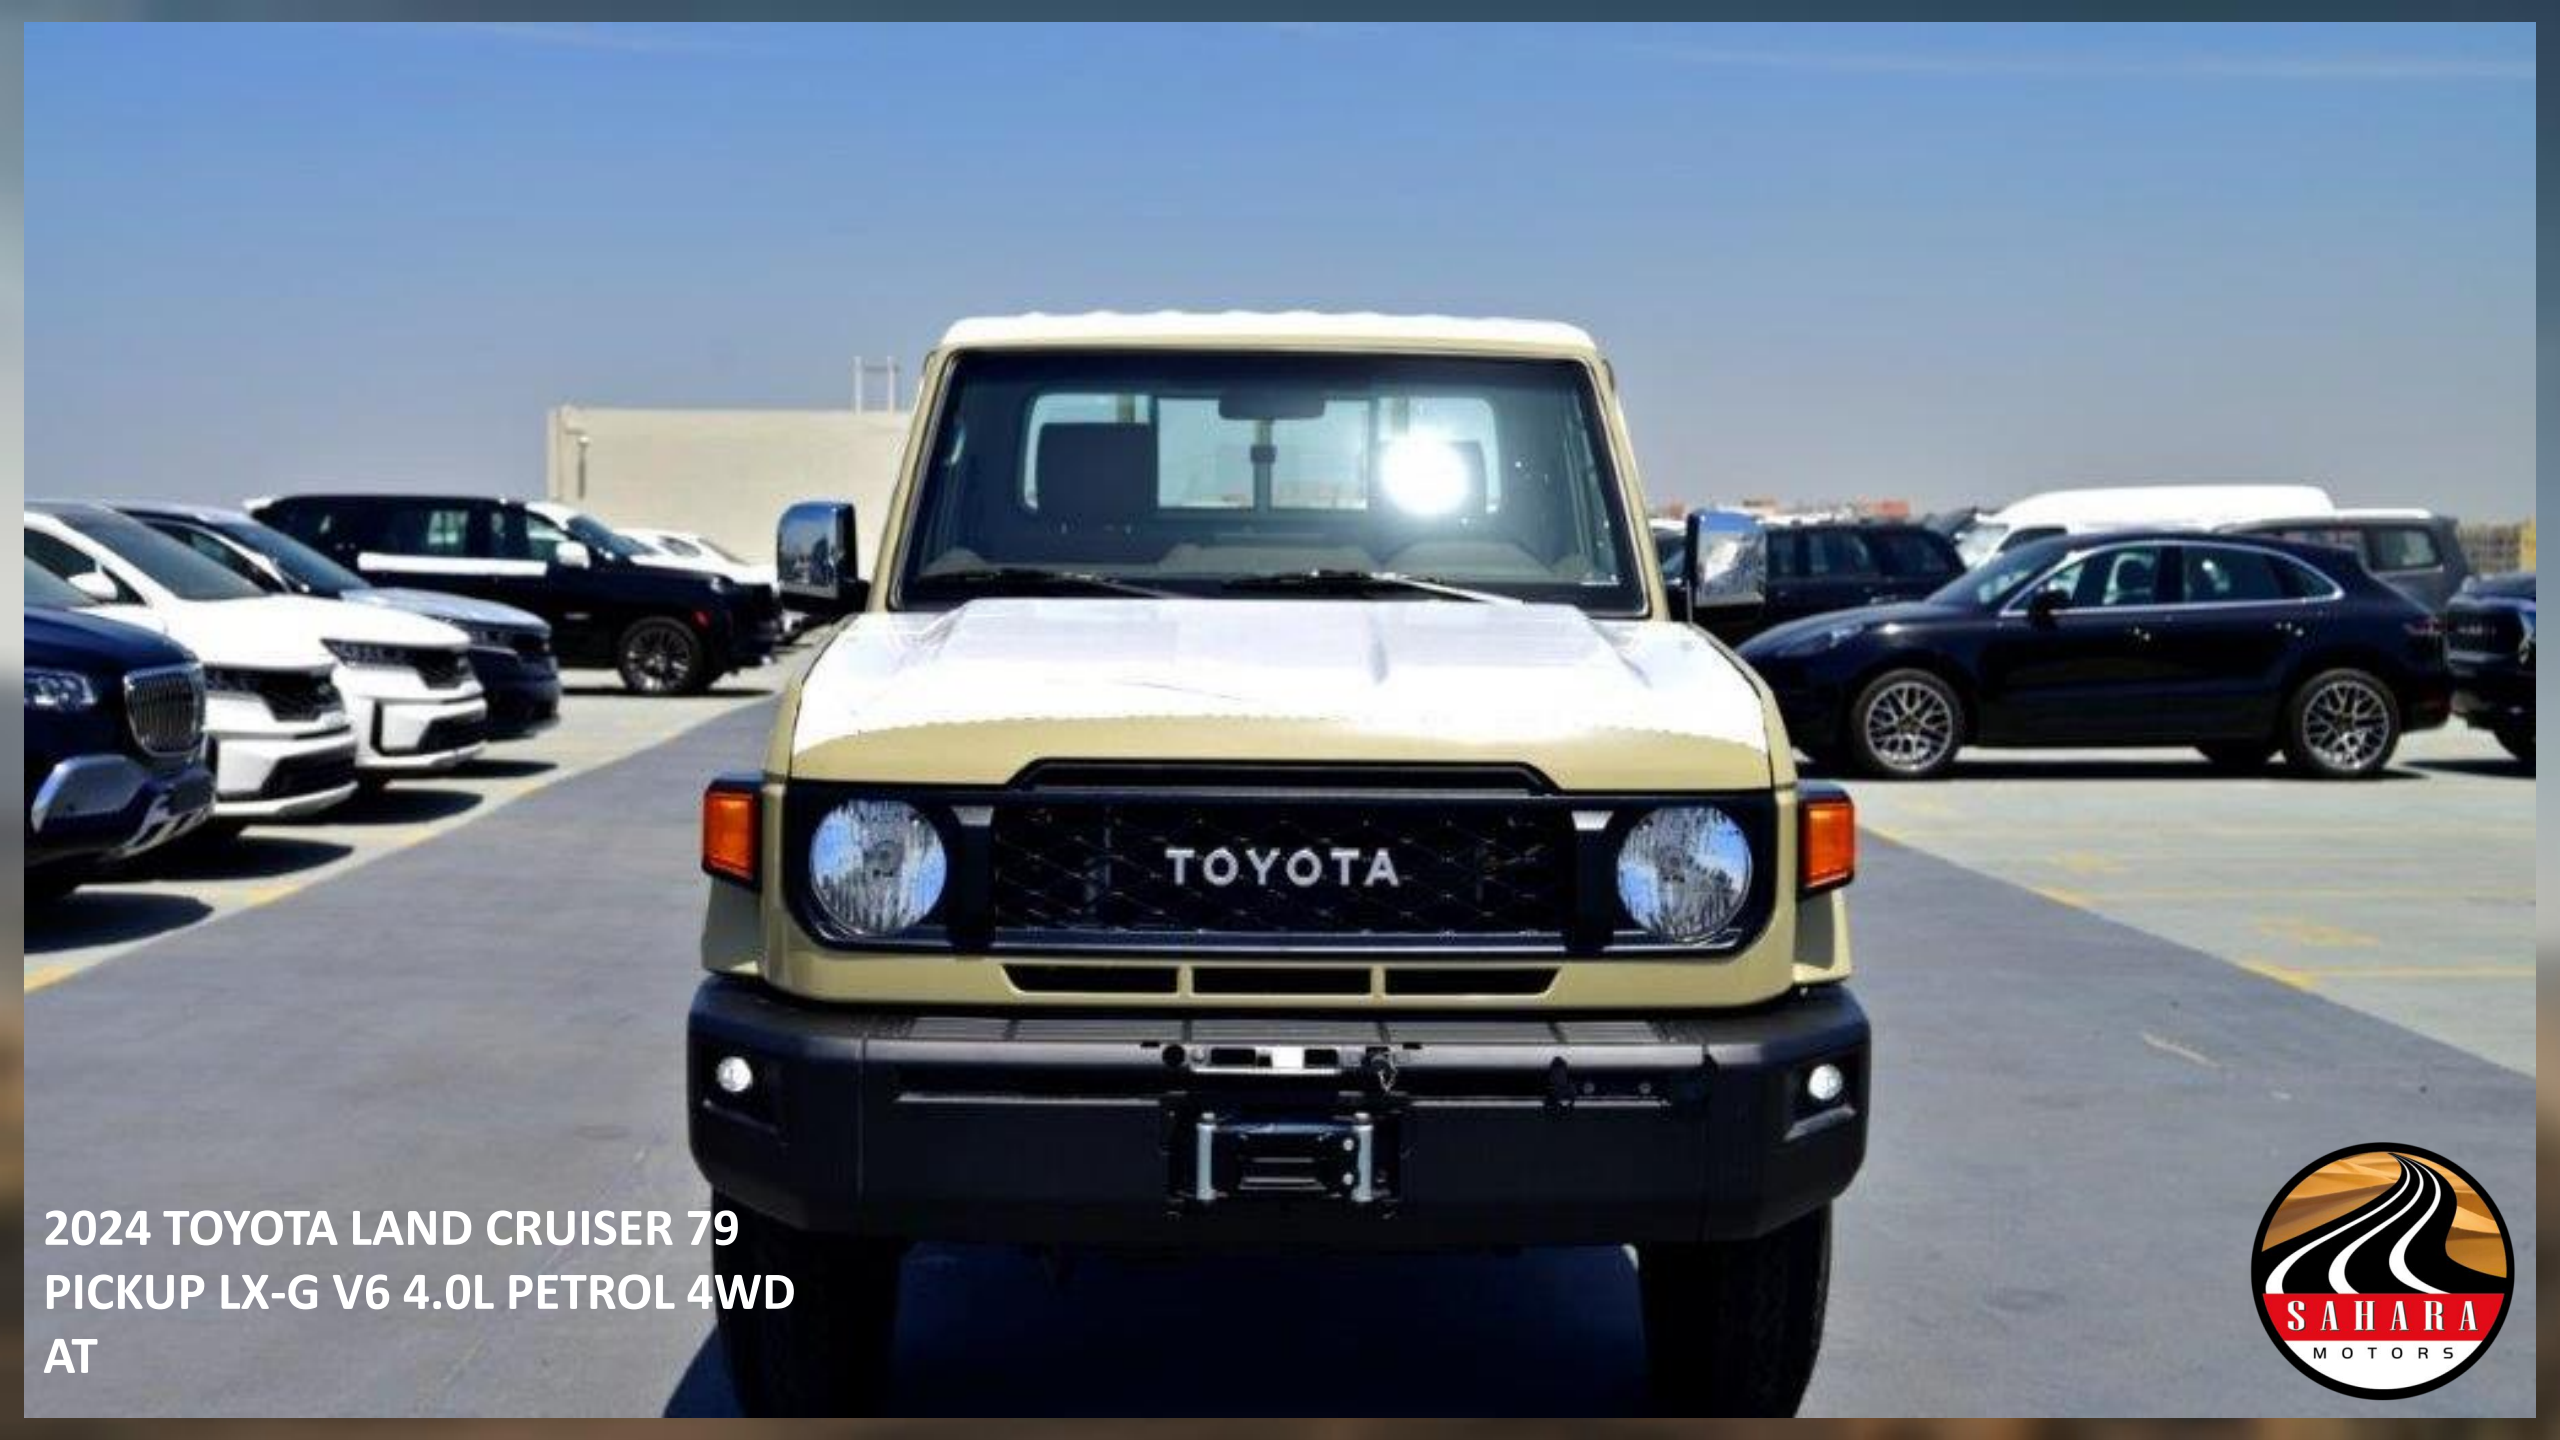

TOYOTA

LAND CRUISER 79

LX-G V6

**2024 TOYOTA LAND CRUISER 79
PICKUP LX-G V6 4.0L PETROL 4WD
AT**

**2024 TOYOTA LAND CRUISER 79
PICKUP LX-G V6 4.0L PETROL 4WD
AT**

**2024 TOYOTA LAND CRUISER 79
PICKUP LX-G V6 4.0L PETROL 4WD
AT**

2024 TOYOTA LAND CRUISER 79
PICKUP LX-G V6 4.0L PETROL 4WD
AT

2024 TOYOTA LAND CRUISER 79
PICKUP LX-G V6 4.0L PETROL 4WD
AT

2024 TOYOTA LAND CRUISER 79
PICKUP LX-G V6 4.0L PETROL 4WD
AT

**2024 TOYOTA LAND CRUISER 79
PICKUP LX-G V6 4.0L PETROL 4WD
AT**

**2024 TOYOTA LAND CRUISER 79
PICKUP LX-G V6 4.0L PETROL 4WD
AT**

2024 TOYOTA LAND CRUISER 79
PICKUP LX-G V6 4.0L PETROL 4WD
AT

**2024 TOYOTA LAND CRUISER 79
PICKUP LX-G V6 4.0L PETROL 4WD
AT**

2024 TOYOTA LAND CRUISER 79
PICKUP LX-G V6 4.0L PETROL 4WD
AT

**2024 MODEL TOYOTA LAND CRUISER PICKUP LX-G V6 4.0L PETROL 4WD
AUTOMATIC**

MODEL CODE - GRJ79L-TJTNKV

ENGINE 1GR-FE, 4.0 LTR, V6 CYL, PETROL EFI, VVTI ENGINE: EURO4

228 HP / 36.7 KG-M (SAE-NET)

TRANSMISSION: 6 SPEED AUTOMATIC