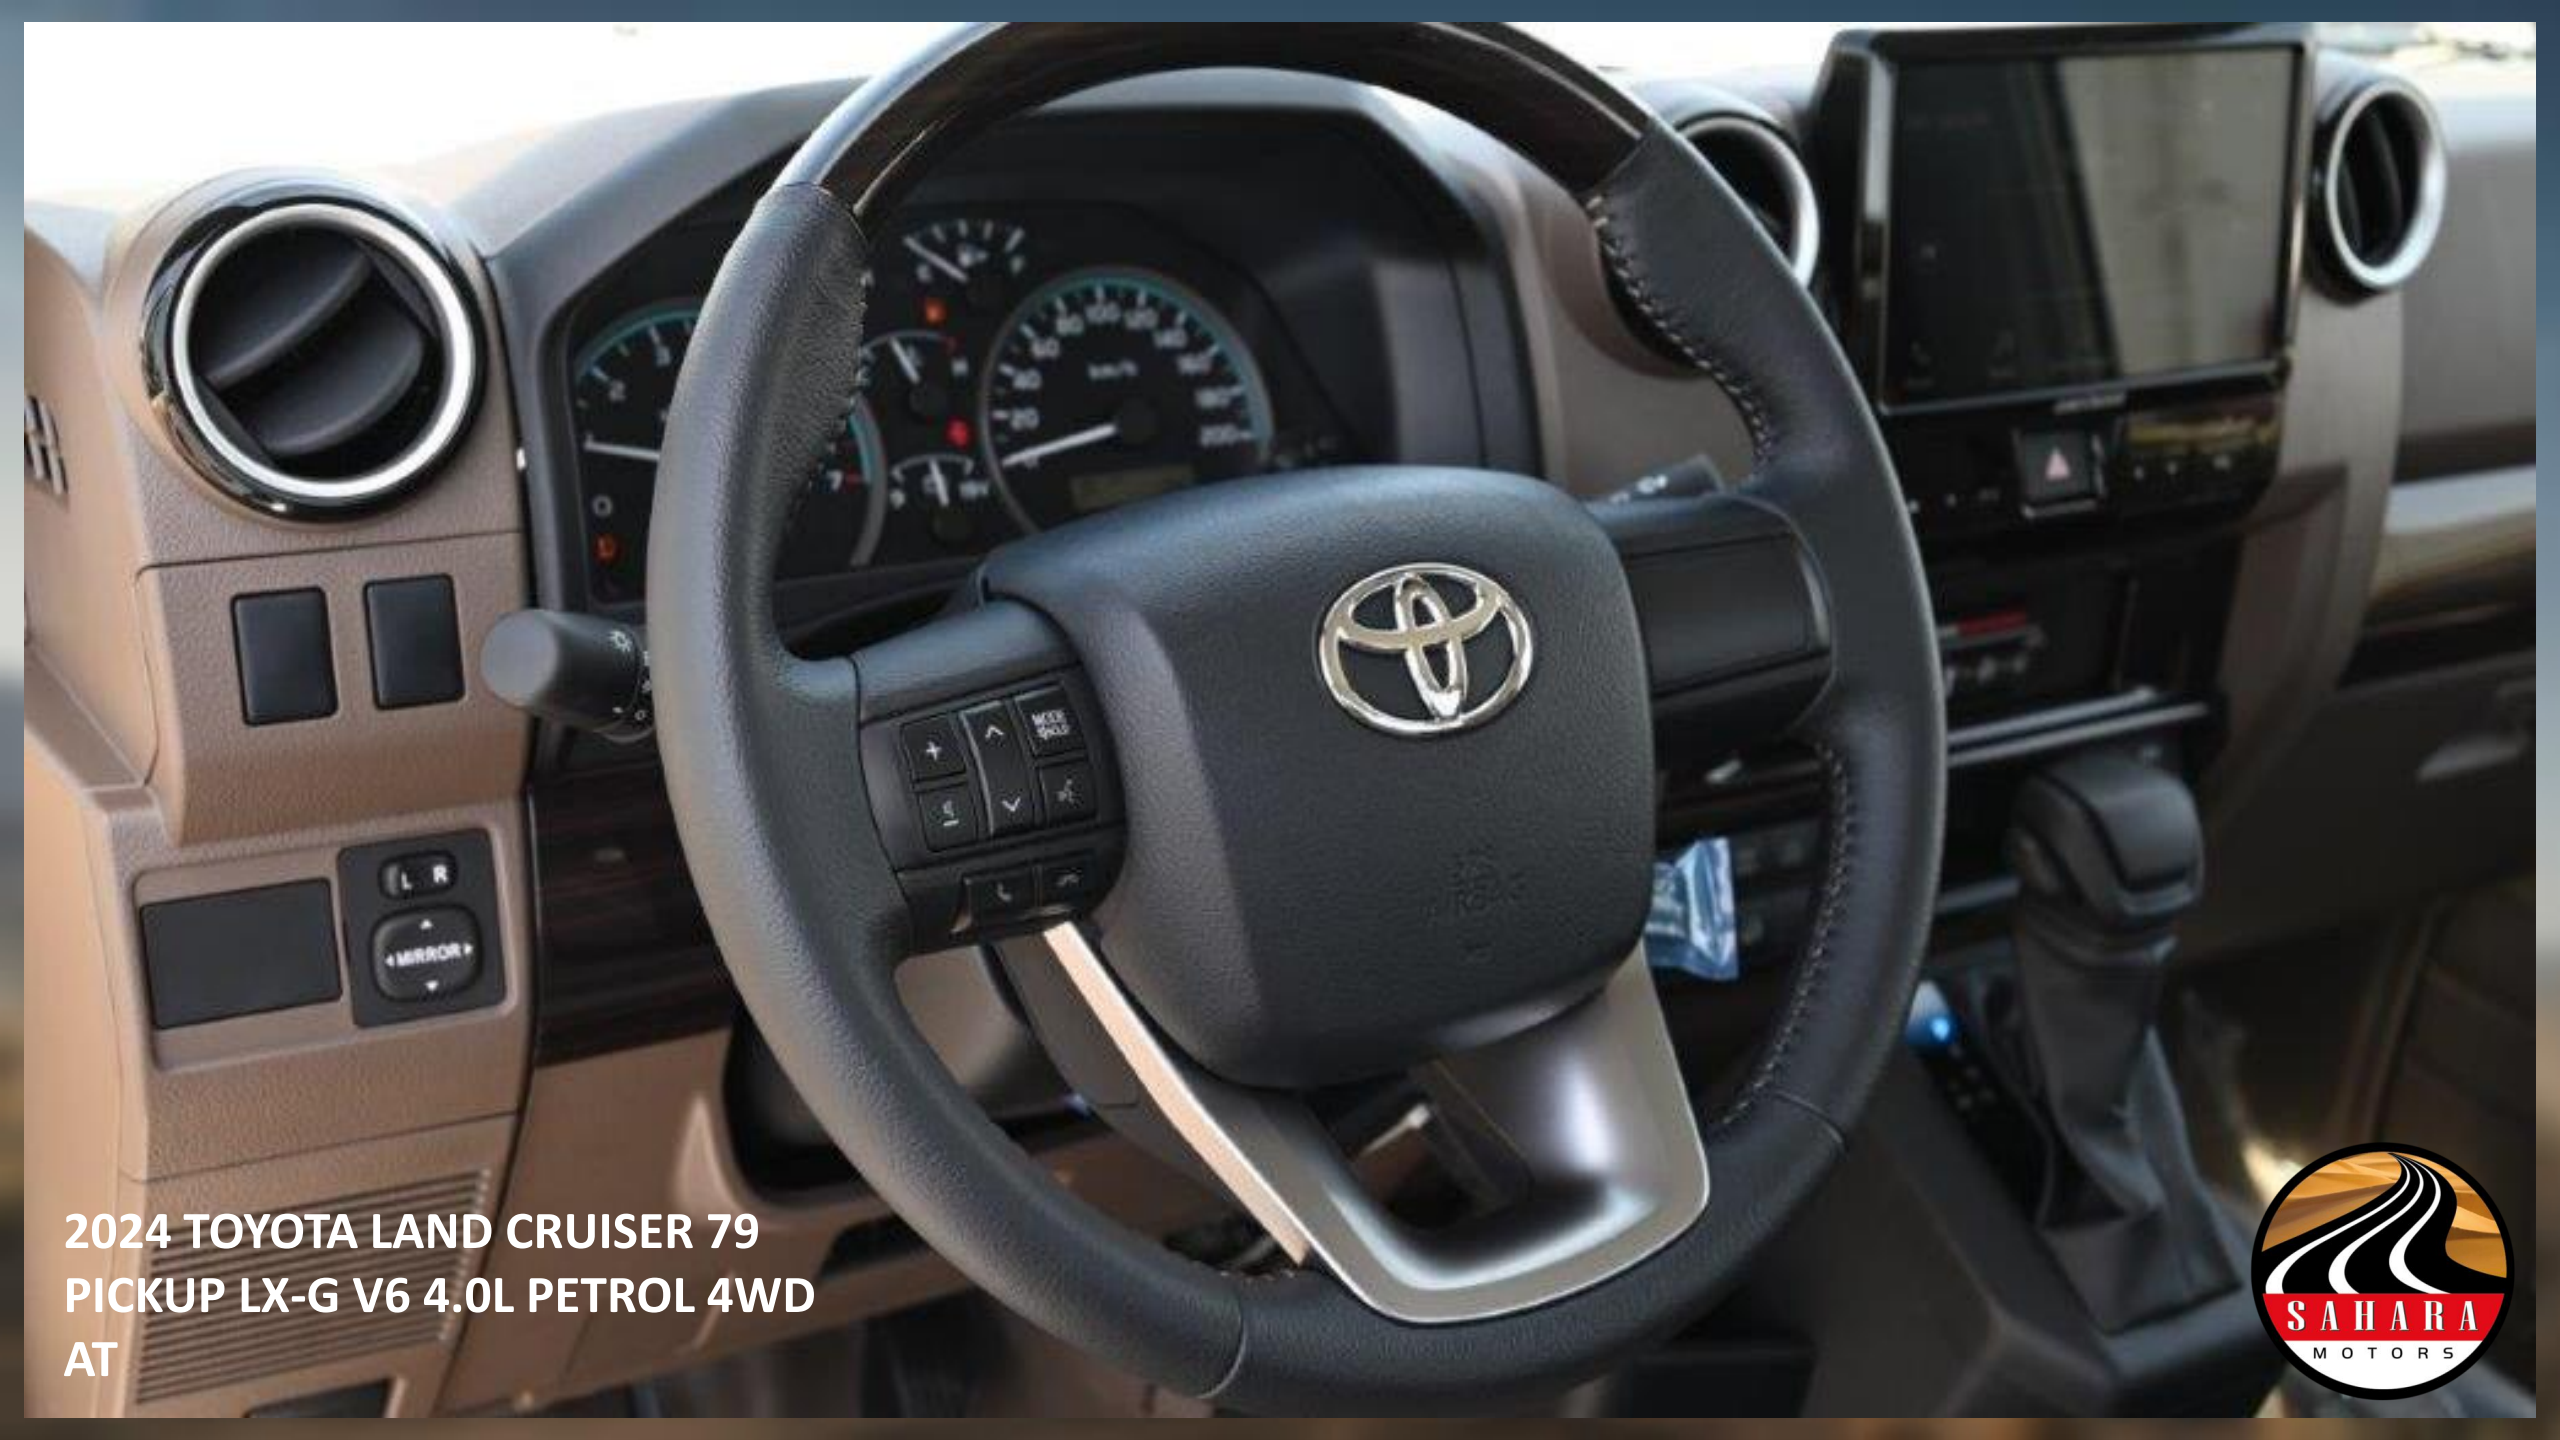

TOYOTA

LAND CRUISER 79

LX-G V6

**2024 TOYOTA LAND CRUISER 79
PICKUP LX-G V6 4.0L PETROL 4WD
AT**

**2024 TOYOTA LAND CRUISER 79
PICKUP LX-G V6 4.0L PETROL 4WD
AT**

**2024 TOYOTA LAND CRUISER 79
PICKUP LX-G V6 4.0L PETROL 4WD
AT**

2024 TOYOTA LAND CRUISER 79
PICKUP LX-G V6 4.0L PETROL 4WD
AT

2024 TOYOTA LAND CRUISER 79
PICKUP LX-G V6 4.0L PETROL 4WD
AT

2024 TOYOTA LAND CRUISER 79
PICKUP LX-G V6 4.0L PETROL 4WD
AT

**2024 TOYOTA LAND CRUISER 79
PICKUP LX-G V6 4.0L PETROL 4WD
AT**

**2024 TOYOTA LAND CRUISER 79
PICKUP LX-G V6 4.0L PETROL 4WD
AT**

2024 TOYOTA LAND CRUISER 79
PICKUP LX-G V6 4.0L PETROL 4WD
AT

**2024 TOYOTA LAND CRUISER 79
PICKUP LX-G V6 4.0L PETROL 4WD
AT**

2024 TOYOTA LAND CRUISER 79
PICKUP LX-G V6 4.0L PETROL 4WD
AT

**2024 MODEL TOYOTA LAND CRUISER PICKUP LX-G V6 4.0L PETROL 4WD
AUTOMATIC**

MODEL CODE - GRJ79L-TJTNKV

ENGINE 1GR-FE, 4.0 LTR, V6 CYL, PETROL EFI, VVTI ENGINE: EURO4

228 HP / 36.7 KG-M (SAE-NET)

TRANSMISSION: 6 SPEED AUTOMATIC